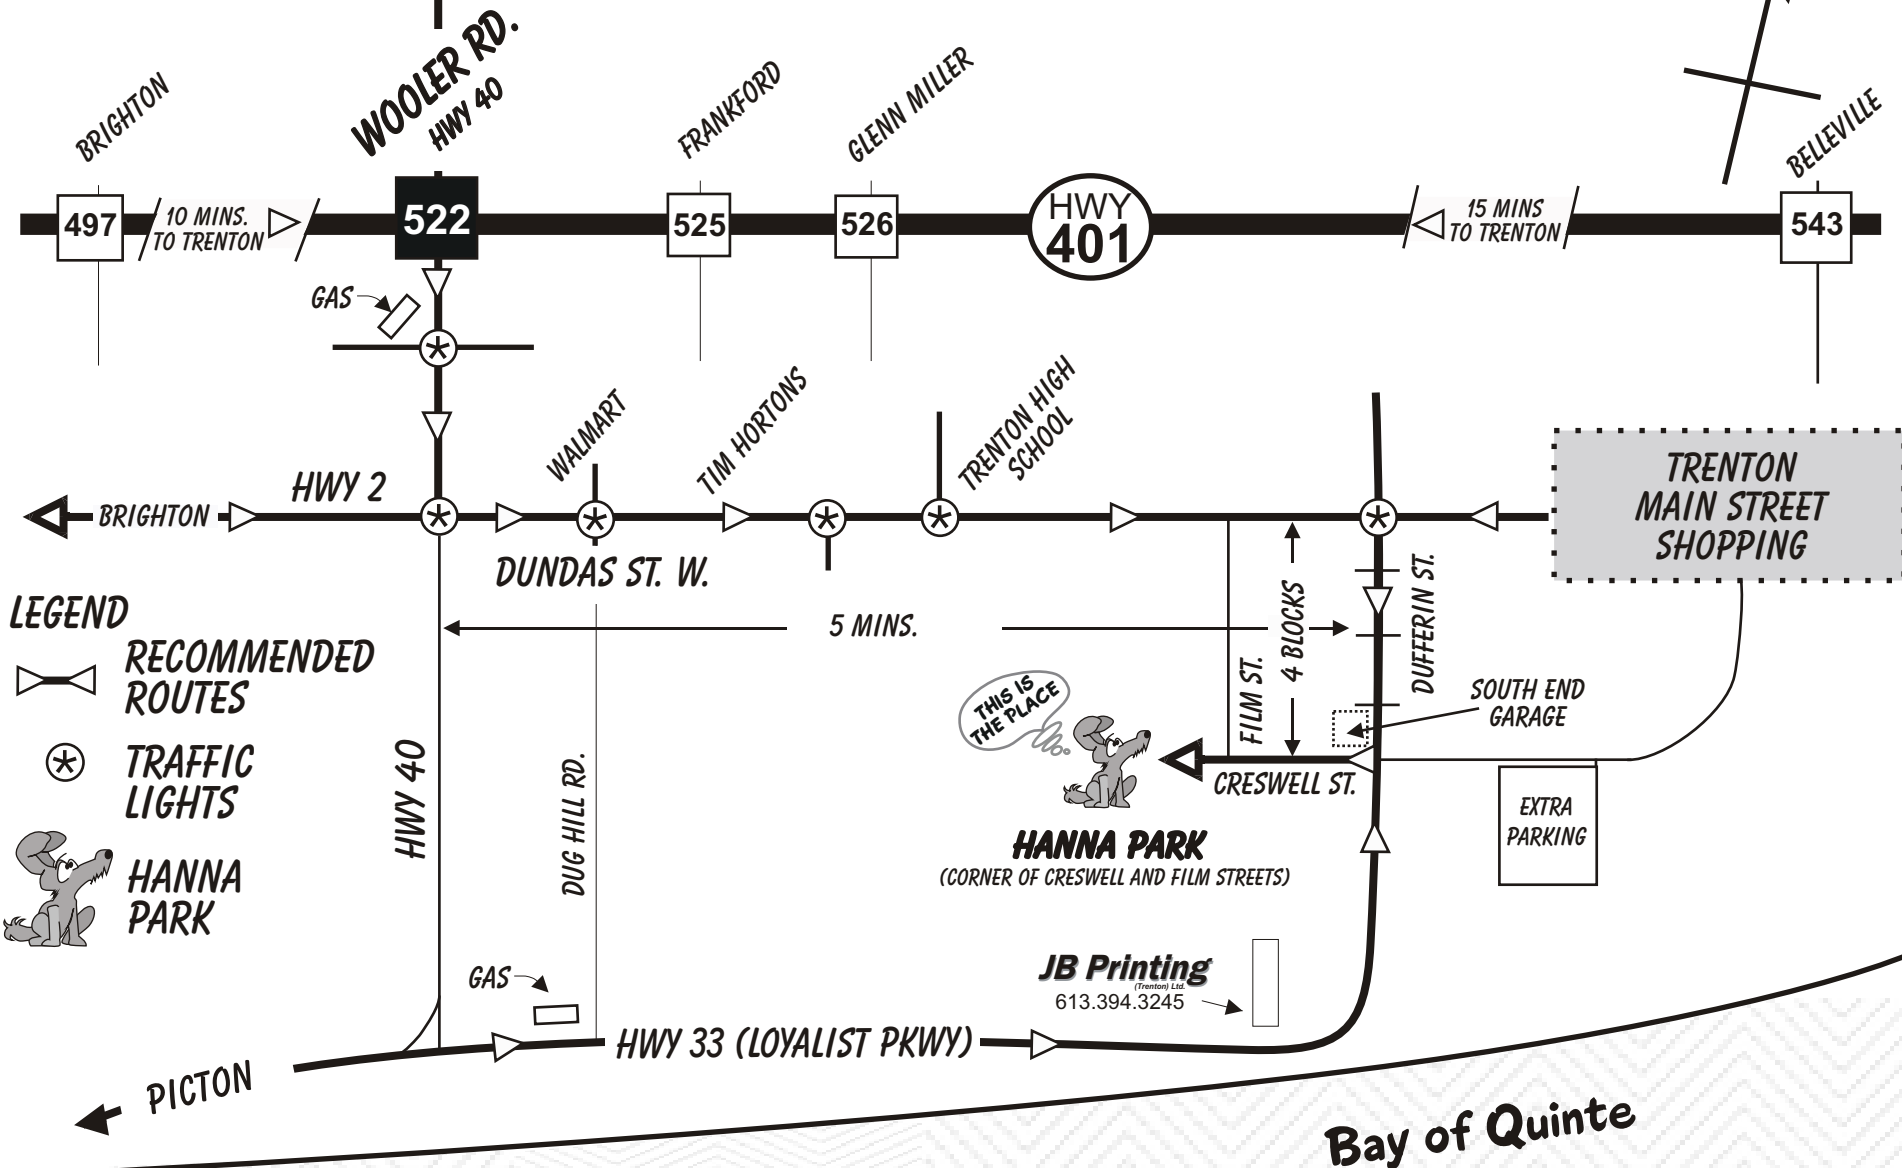

MAP NOT TO SCALE

KINSMEN COMMUNITY DOG PARK TRENTON, ONTARIO

LEGEND

- RECOMMENDED ROUTES
- TRAFFIC LIGHTS
- HANNA PARK

HANNA PARK
(CORNER OF CRESWELL AND FILM STREETS)

JB Printing
Trenton Ltd.
613.394.3245

Bay of Quinte